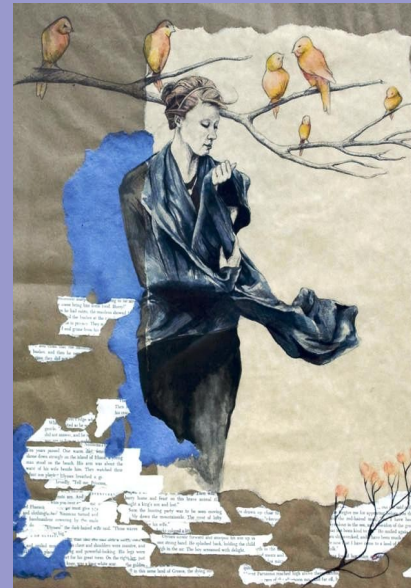

Haley Cutrer

Teen Artist of the Year

Slidell
Art
League
Serving Gulf South Artists Since 1962